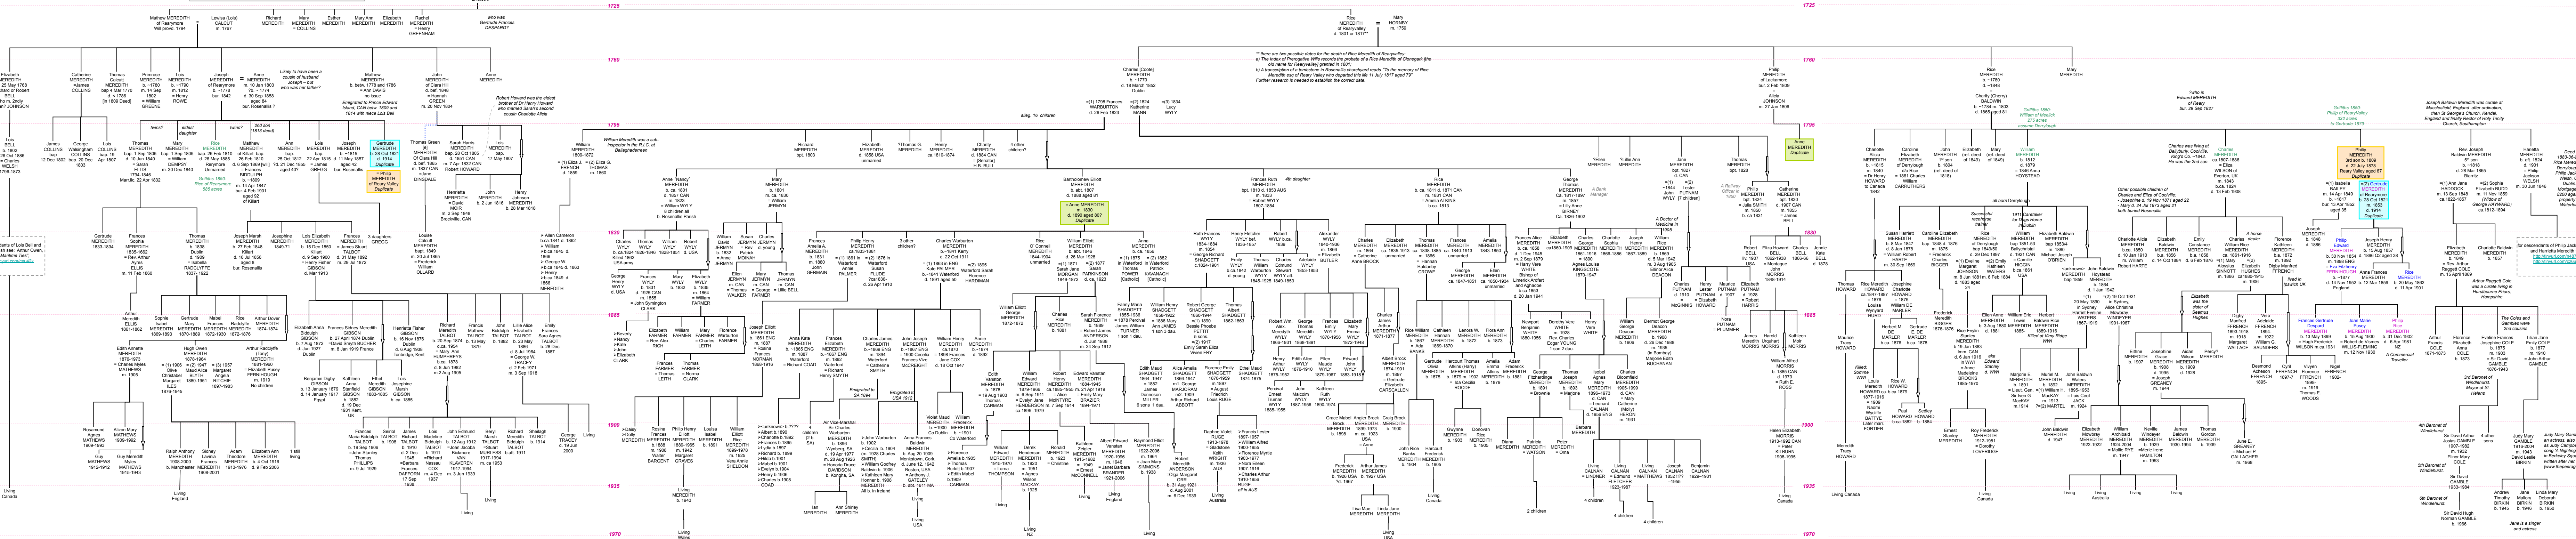

Descendant Chart for Merediths of Rearymore, Co. Laois, Ireland

Compiler and Contact: [Keith Winters](#) 27-Mar-11
From research by the Meredith History group coordinated by Sharon Haggerty
<http://www.meredith-history.com> - sharon@meredith-history.com
<http://www.meredith-history.com> - sharon@meredith-history.com

COLOUR CODE:
Names in light blue are in 1901 Irish census
Names in green are occupiers listed in Griffiths Valuation
Dotted line denotes speculative link

1725 1730 1740 1750 1760 1770 1780 1790 1800 1810 1820 1830 1840 1850 1860 1870 1880 1890 1900 1910 1920 1930 1940 1950 1960 1970